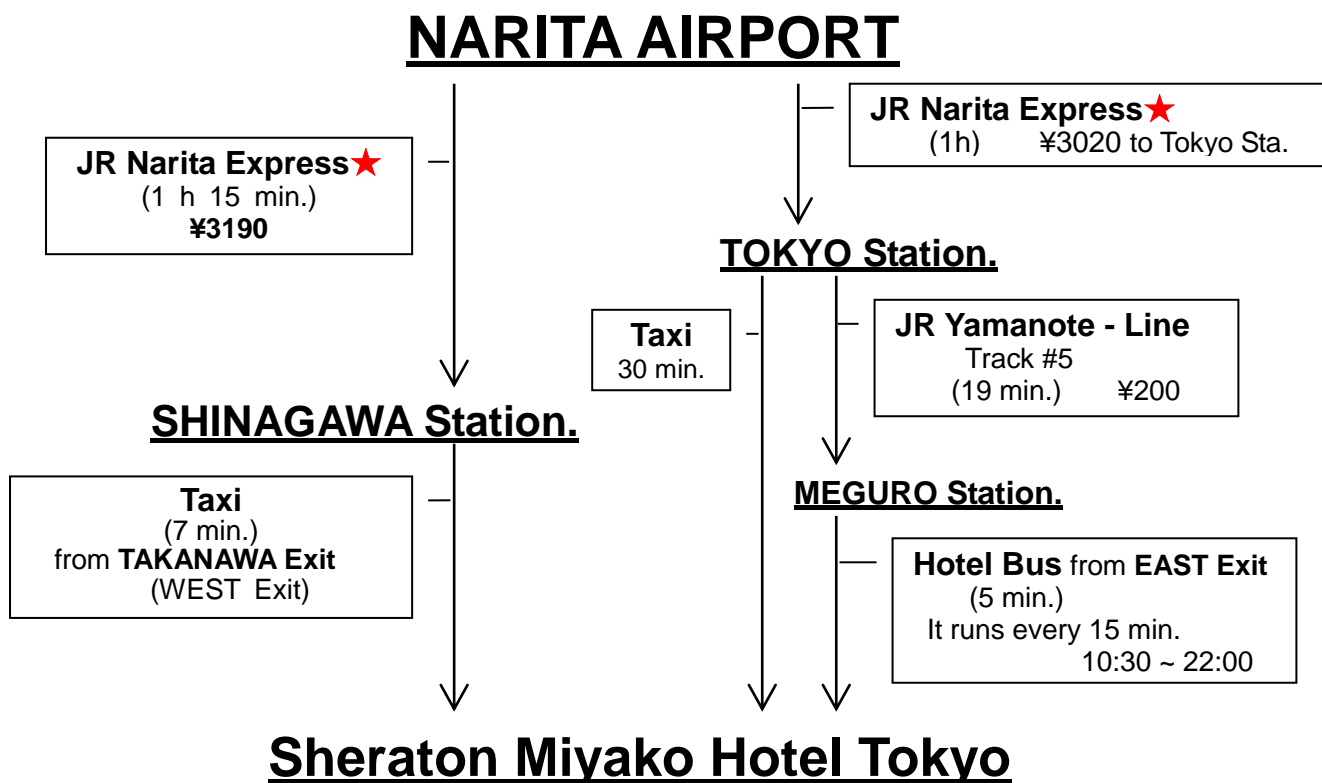

1) Airport Limousine Bus < NARITA ⇄ Hotel > ADULT: ¥3100 (CHILD: ¥1550)

FROM Narita Airport / 成田空港発					TO Narita Airport / ホテル発			
★ Ticket counter is on Arrival Floor.					★ Bell Captain Desk for the reservation after check-in.			
★ Reservation is not available.								
Terminal 3	Terminal 2	Terminal 1		Sheraton Miyako Hotel Tokyo	Sheraton Miyako Hotel Tokyo	Terminal 2	Terminal 1	Terminal 3
		South Wing	North Wing					
8:00	8:05	8:10	8:15	10:15	6:10	7:55	8:00	8:05
9:20	9:25	9:30	9:35	11:30	6:40	8:25	8:30	8:35
10:40	10:45	10:50	10:55	12:50	7:40	9:25	9:30	9:35
12:00	12:05	12:10	12:15	14:05	8:40	10:40	10:45	10:50
14:15	14:20	14:25	14:30	16:05	9:40	11:40	11:45	11:50
15:00	15:05	15:10	15:15	16:50	10:40	12:40	12:45	12:50
16:00	16:05	16:10	16:15	17:50	11:40	13:40	13:45	13:50
17:00	17:05	17:10	17:15	18:55	12:40	14:40	14:45	14:50
18:00	18:05	18:10	18:15	19:45	13:10	15:10	15:15	15:20
20:00	20:05	20:10	20:15	21:45	13:40	15:40	15:45	15:50
21:00	21:05	21:10	21:15	22:45	14:40	16:35	16:40	16:45
21:30	21:35	21:40	21:45	23:25	15:40	17:40	17:45	17:50
					16:40	18:40	18:45	18:50

※ Schedules are subject to change without notice. <Updated 2016.October>

Bus stop No.13 & No. 4 to Sheraton Miyako Hotel Tokyo

Bus stop No. 4 & 14 to Sheraton Miyako Hotel Tokyo

Bus stop No. 5 to Sheraton Miyako Hotel Tokyo departs from the 1F

2) Narita Express (N'EX) --- This is Express Train.

★TIMETABLE for Narita Express

http://www.eki-net.com/pc/jreast-shinkansen-reservation/english/wb/common/timetable/e_nex_u/index.html

*Please note that timetable is subject to change without notice

3) Taxi they will be outside of the arrival floor.

NARITA airport ~ HOTEL : 1h 15min. ~ 1h 30min.

FARE : Approximately ¥25000 for one way

(depending on the traffic condition.)

★ Please show the following our address to the taxi driver if you need.