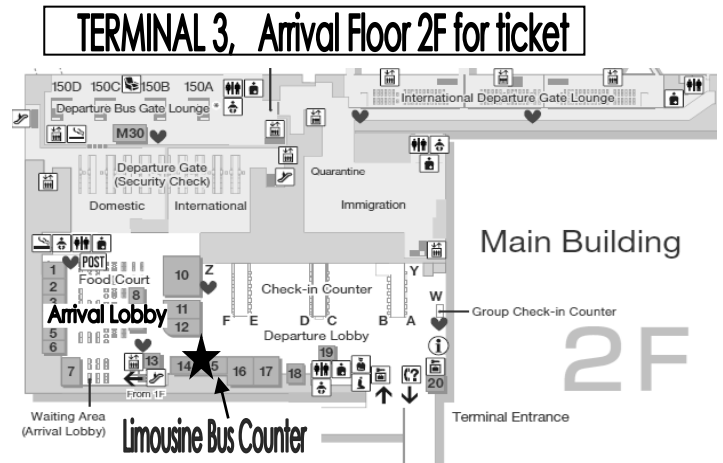

1) Airport Limousine Bus < NARITA ⇄ Hotel > ADULT: ¥3100 (CHILD: ¥1550)

FROM Narita Airport / 成田空港発					TO Narita Airport / ホテル発			
★ Ticket counter is on Arrival Floor.					★ Bell Captain Desk for the reservation after check-in.			
★ Reservation is not available.								
Terminal 3	Terminal 2	Terminal 1		Sheraton Miyako Hotel Tokyo	Sheraton Miyako Hotel Tokyo	Terminal 2	Terminal 1	Terminal 3
		South Wing	North Wing					
8:00	8:05	8:10	8:15	10:15	6:10	7:55	8:00	8:05
9:20	9:25	9:30	9:35	11:30	6:40	8:25	8:30	8:35
10:40	10:45	10:50	10:55	12:50	7:40	9:25	9:30	9:35
12:00	12:05	12:10	12:15	14:05	8:40	10:40	10:45	10:50
14:15	14:20	14:25	14:30	16:05	9:40	11:40	11:45	11:50
15:00	15:05	15:10	15:15	16:50	10:40	12:40	12:45	12:50
16:00	16:05	16:10	16:15	17:50	11:40	13:40	13:45	13:50
17:00	17:05	17:10	17:15	18:55	12:40	14:40	14:45	14:50
18:00	18:05	18:10	18:15	19:45	13:10	15:10	15:15	15:20
20:00	20:05	20:10	20:15	21:45	13:40	15:40	15:45	15:50
21:00	21:05	21:10	21:15	22:45	14:40	16:35	16:40	16:45
21:30	21:35	21:40	21:45	23:25	15:40	17:40	17:45	17:50
					16:40	18:40	18:45	18:50

※ Schedules are subject to change without notice. <Updated 2016.October>

Bus stop No.13 & No. 4 to Sheraton Miyako Hotel Tokyo

Bus stop No. 4 & 14 to Sheraton Miyako Hotel Tokyo

Bus stop No. 5 to Sheraton Miyako Hotel Tokyo departs from the 1F