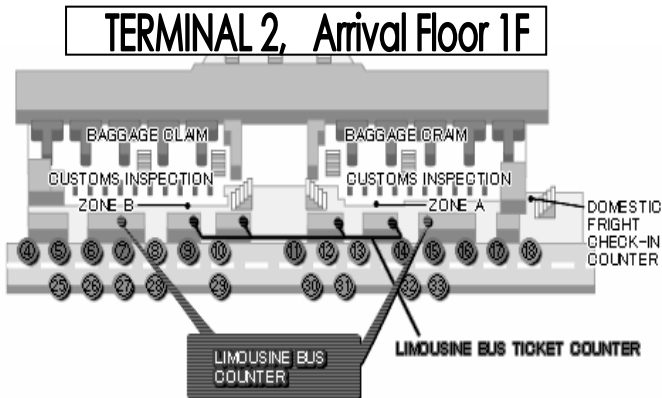

Bus stop No. 4 & 14 to Sheraton Miyako Hotel Tokyo