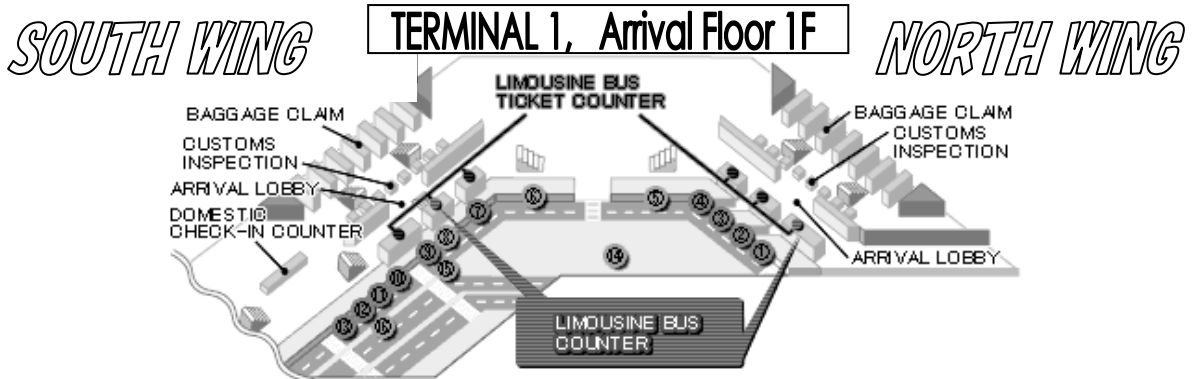

1) Airport Limousine Bus < NARITA ⇄ Hotel > ADULT: ¥3100 (CHILD: ¥1550)

FROM Narita Airport / 成田空港発					TO Narita Airport / ホテル発			
★ Ticket counter is on Arrival Floor.					★ Bell Captain Desk for the reservation after check-in.			
★ Reservation is not available.								
Terminal 3	Terminal 2	Terminal 1		Sheraton Miyako Hotel Tokyo	Sheraton Miyako Hotel Tokyo	Terminal 2	Terminal 1	Terminal 3
		South Wing	North Wing					
8:00	8:05	8:10	8:15	10:15	6:10	7:55	8:00	8:05
9:20	9:25	9:30	9:35	11:30	6:40	8:25	8:30	8:35
10:40	10:45	10:50	10:55	12:50	7:40	9:25	9:30	9:35
12:00	12:05	12:10	12:15	14:05	8:40	10:40	10:45	10:50
14:15	14:20	14:25	14:30	16:05	9:40	11:40	11:45	11:50
15:00	15:05	15:10	15:15	16:50	10:40	12:40	12:45	12:50
16:00	16:05	16:10	16:15	17:50	11:40	13:40	13:45	13:50
17:00	17:05	17:10	17:15	18:55	12:40	14:40	14:45	14:50
18:00	18:05	18:10	18:15	19:45	13:10	15:10	15:15	15:20
20:00	20:05	20:10	20:15	21:45	13:40	15:40	15:45	15:50
21:00	21:05	21:10	21:15	22:45	14:40	16:35	16:40	16:45
21:30	21:35	21:40	21:45	23:25	15:40	17:40	17:45	17:50
					16:40	18:40	18:45	18:50

※ Schedules are subject to change without notice. <Updated 2016.October>

Bus stop No.13 & No. 4 to Sheraton Miyako Hotel Tokyo

Bus stop No. 4 & 14 to Sheraton Miyako Hotel Tokyo

Bus stop No. 5 to Sheraton Miyako Hotel Tokyo departs from the 1F